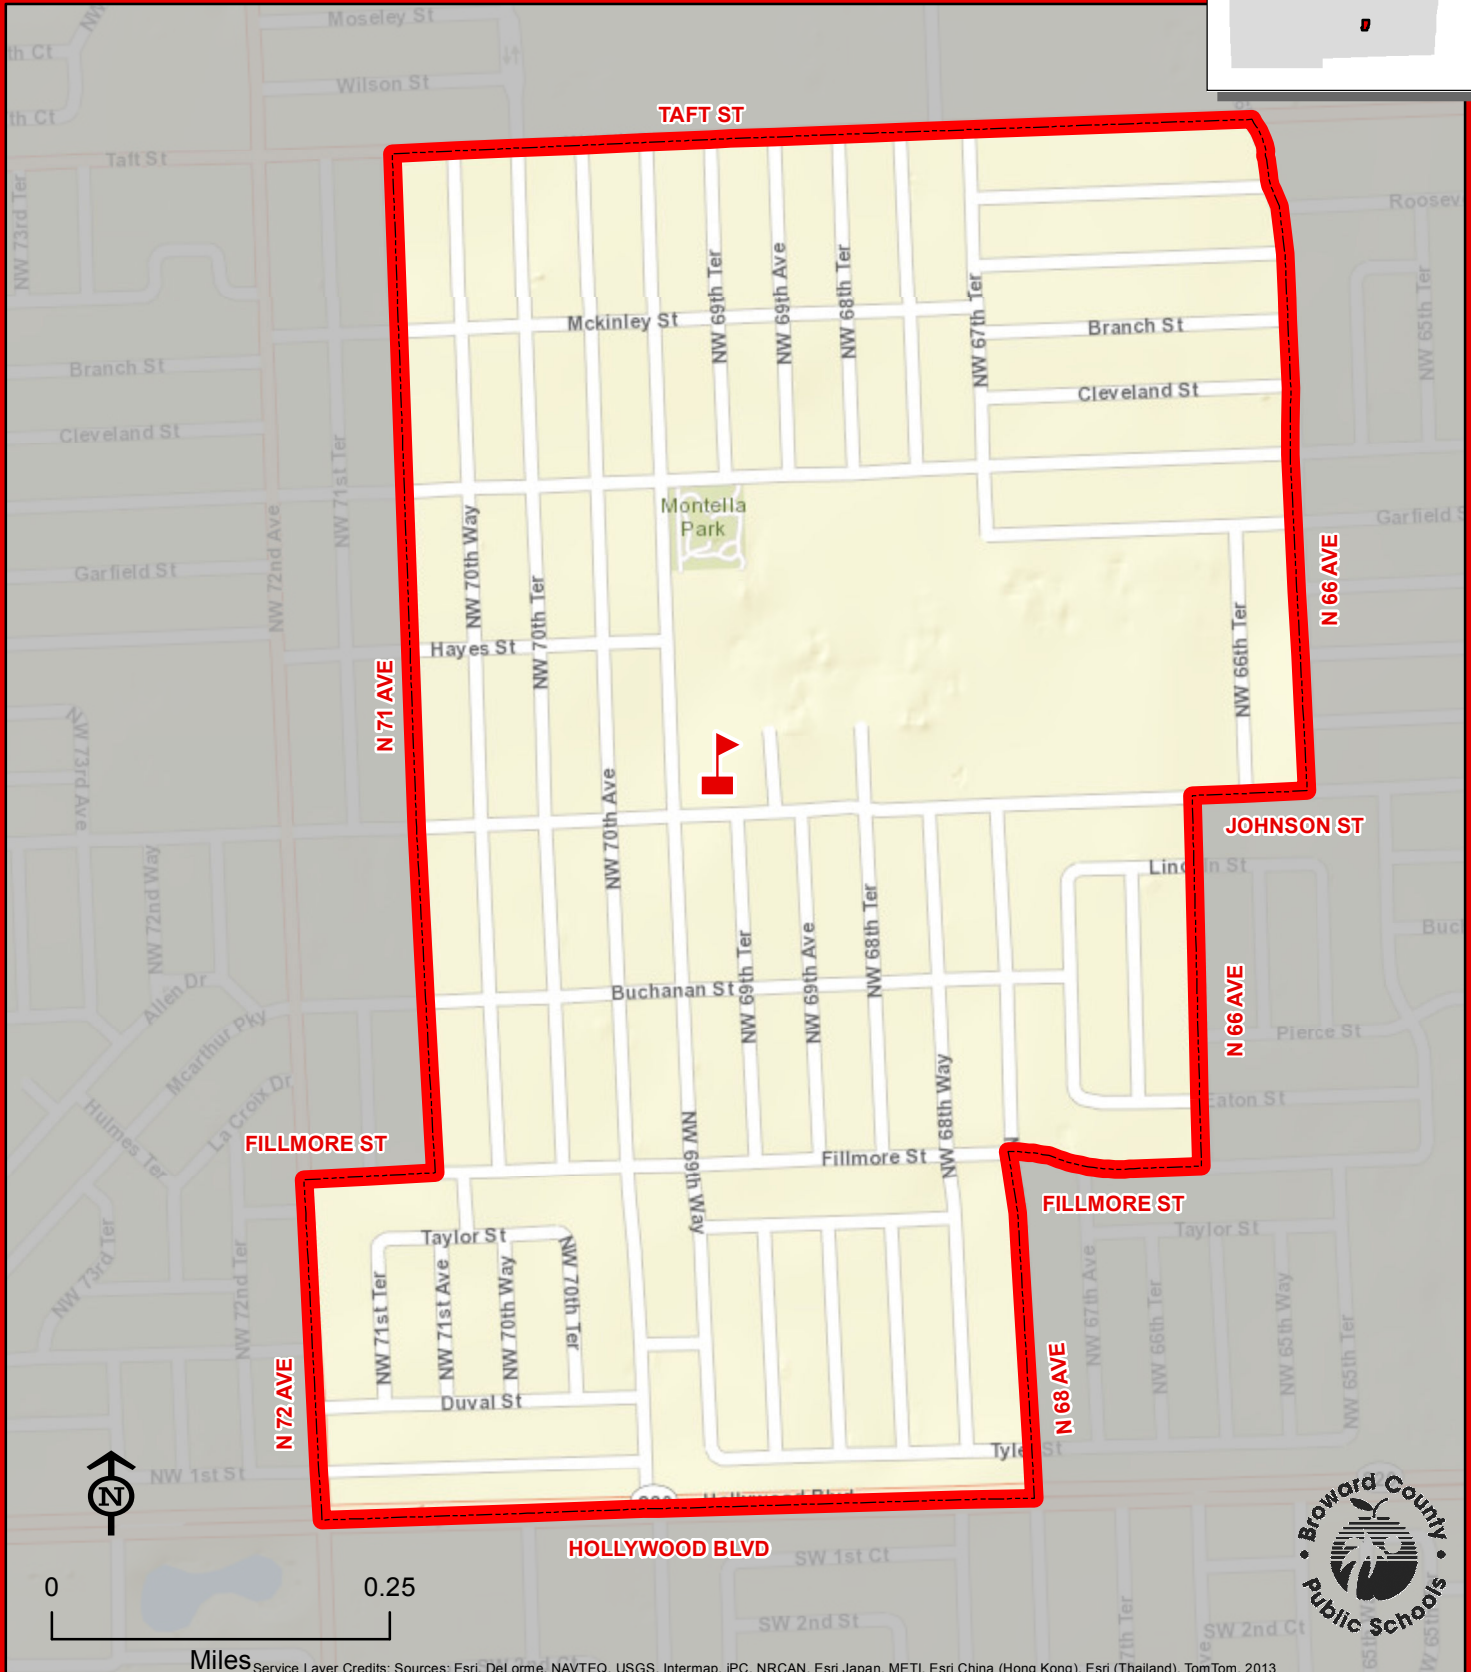

HOLLYWOOD PARK ELEMENTARY SCHOOL

901 N 69 WAY
HOLLYWOOD, FLORIDA 33024
754-323-6250

HOLLYWOOD PARK

Service Layer Credits: Sources: Esri, DeLorme, NAVTEQ, USGS, Intermap, IPC, NRCAN, Esri Japan, METI, Esri China (Hong Kong), Esri (Thailand), TomTom, 2013

THIS MAP IS FOR CONCEPTUAL PURPOSES ONLY AND SHOULD NOT BE USED FOR LEGAL BOUNDARY DETERMINATIONS